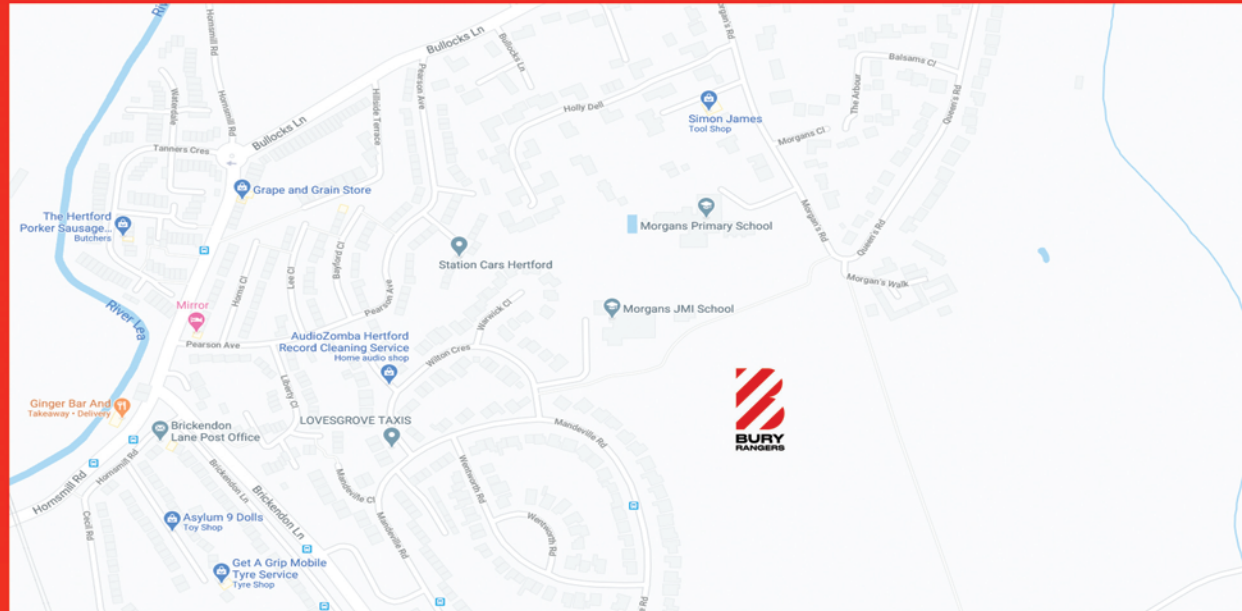

This is a grass surface. There is street parking along Morgans Road. Please park considerately to avoid being a problem to residents.

Parking is also available at Richard Hale School (but please park in the main school car park at the bottom of the school and walk up Pegs Lane) as it's only a max 5 min walk.

Nearest 24hr A&E (10 miles): Princess Alexandra Hospital, Harlow, CM20 1QX

KIT